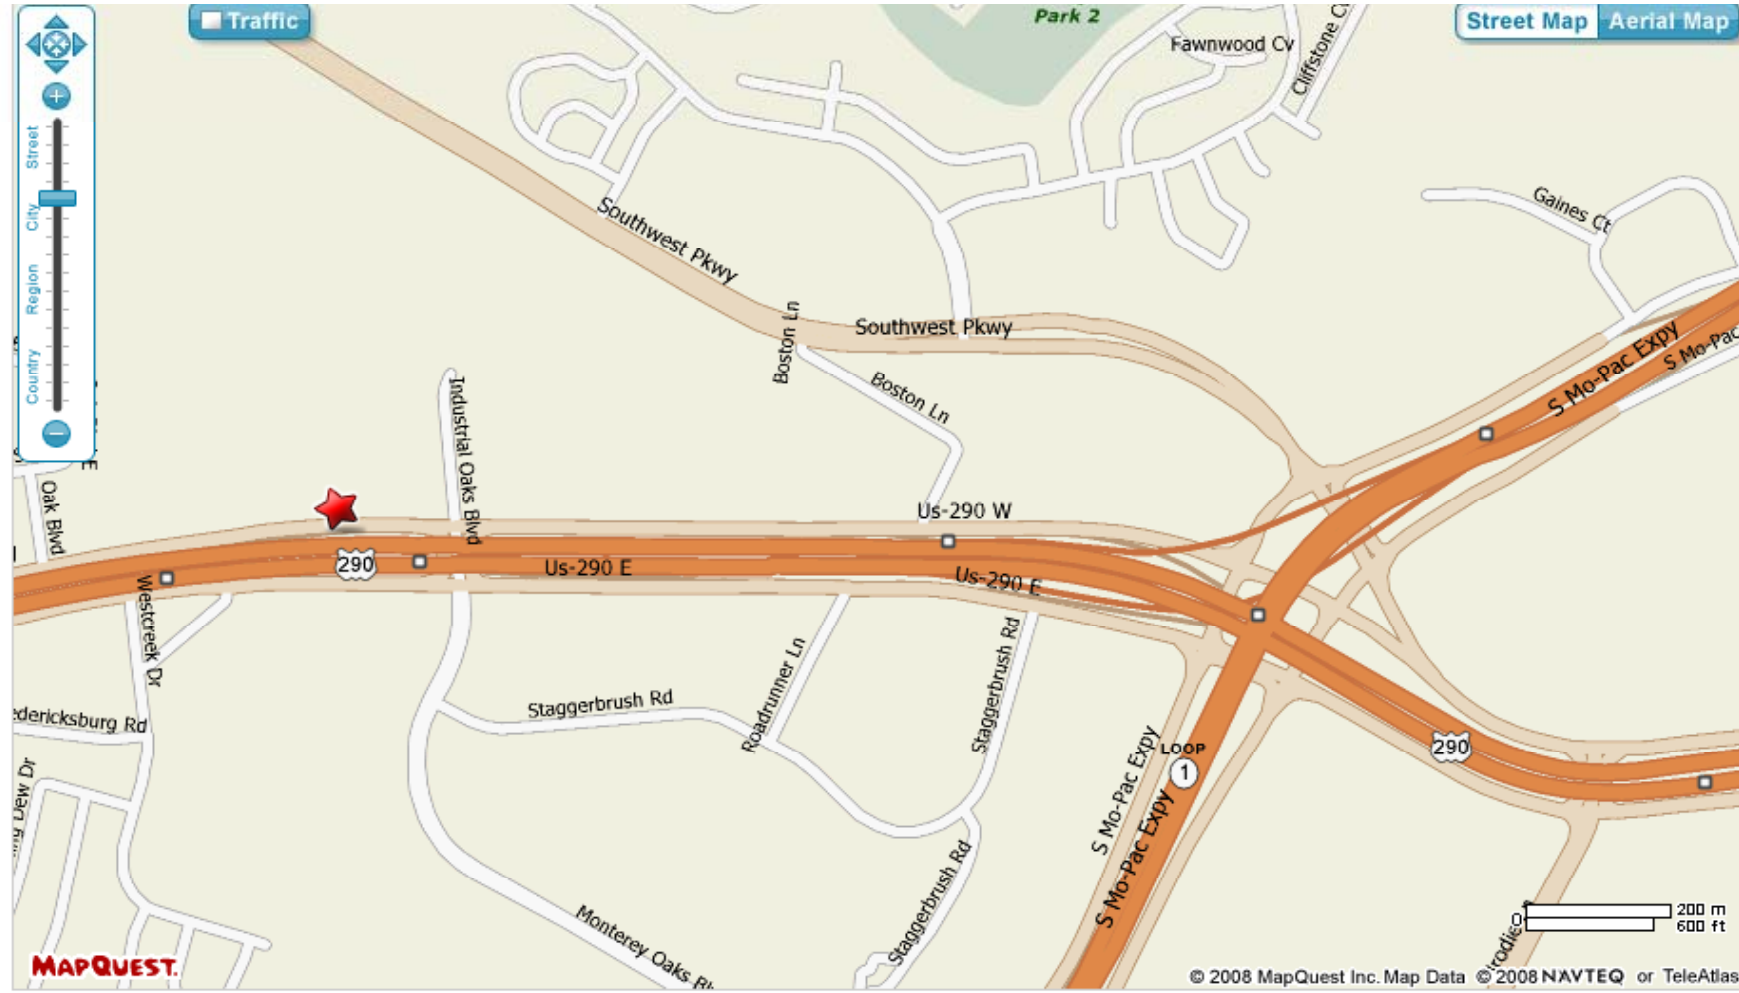

Map navigation controls including a compass, zoom in (+) and zoom out (-) buttons, and a zoom slider. The slider is currently set to the 'City' level. Below the slider are buttons for 'Country', 'Region', and 'City'.

Traffic

Street Map Aerial Map

MAPQUEST.

© 2008 MapQuest Inc. Map Data © 2008 NAVTEQ or TeleAtlas